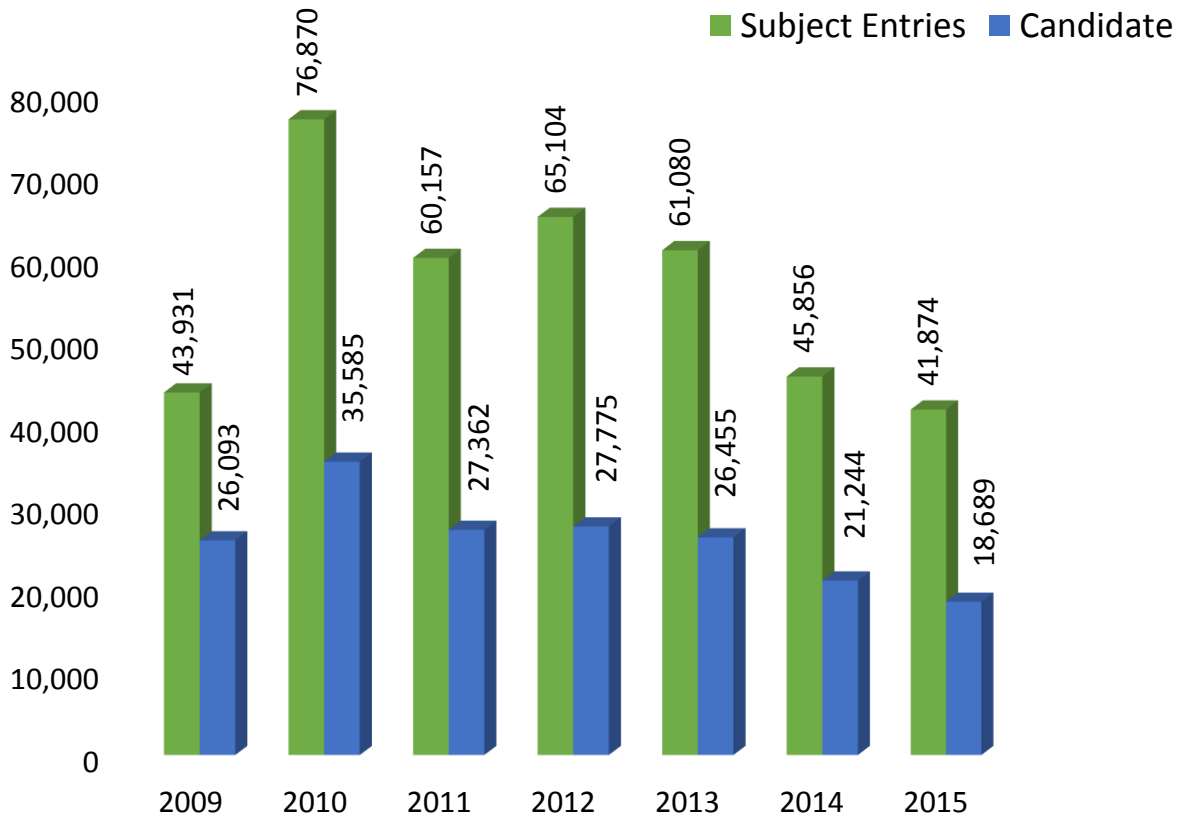

CSEC JANUARY SITTING: REGIONAL ENTRIES 2009 – 2015

CSEC JANUARY 2015 TOTAL CANDIDATE ENTRIES BY GENDER